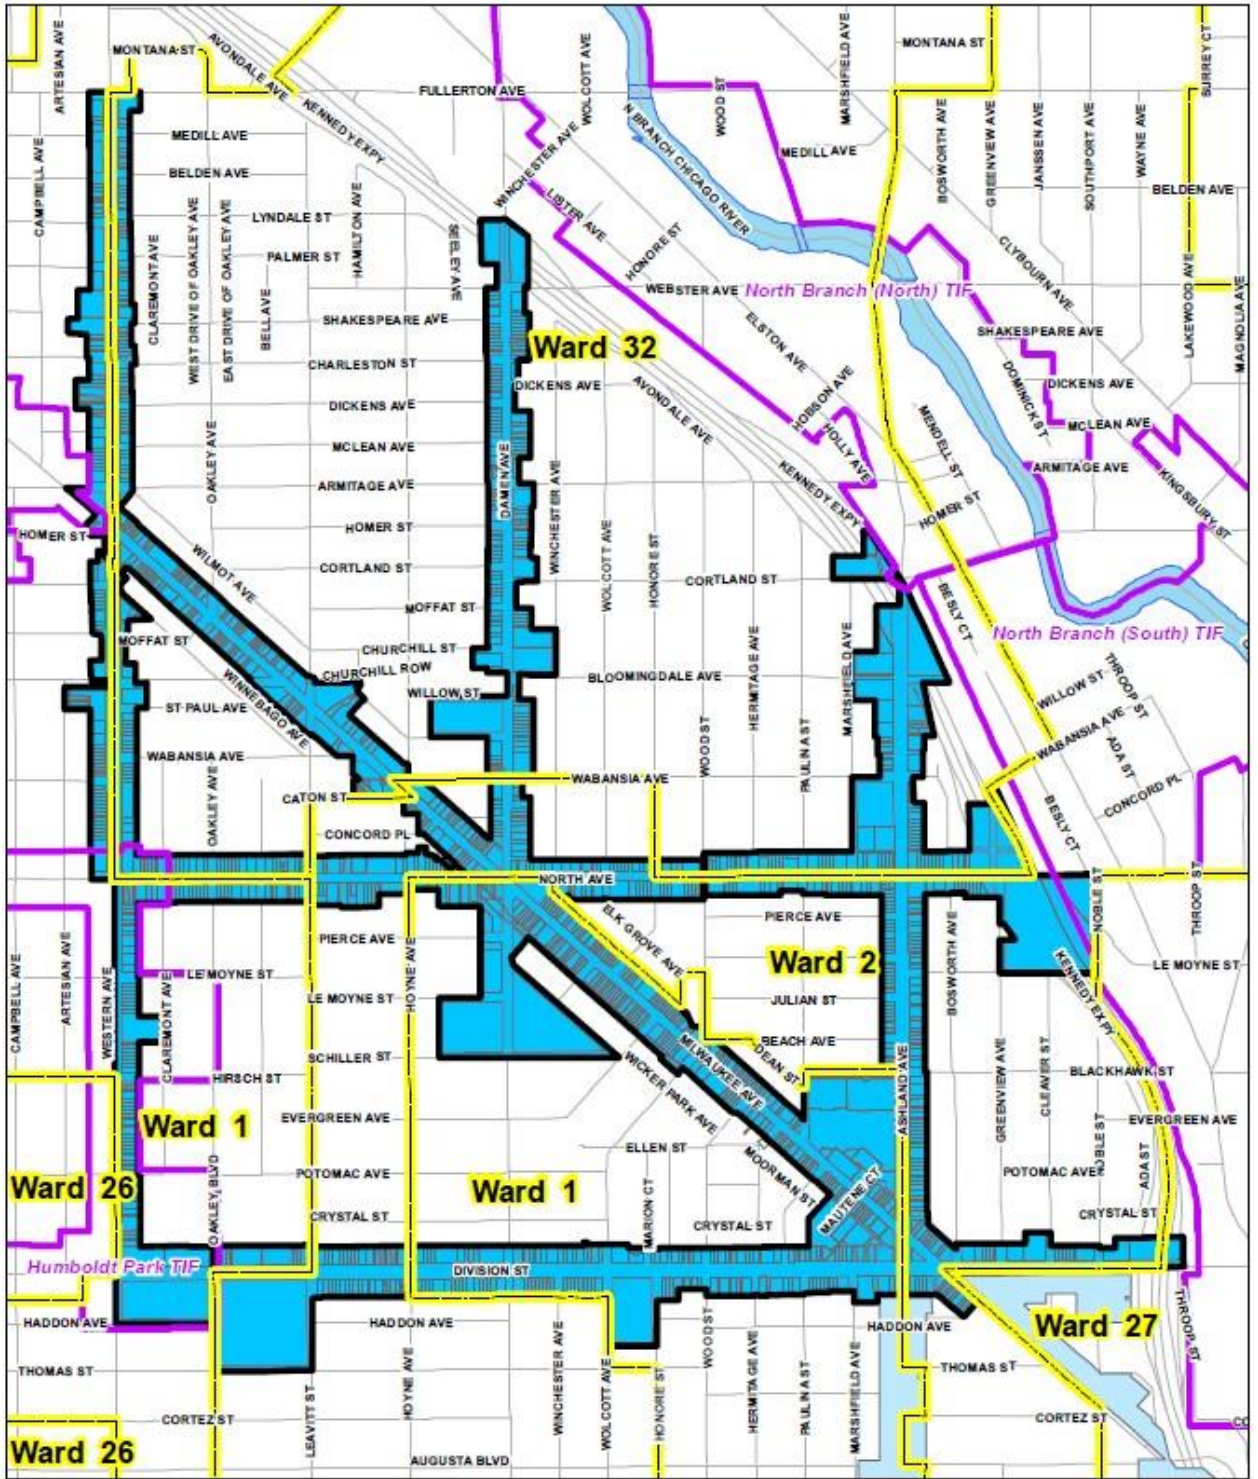

Legend	
	Wards
	TIFs Existing
	Other SSAs
	Wicker Park/Bucktown

Wicker Park / Bucktown SSA #33